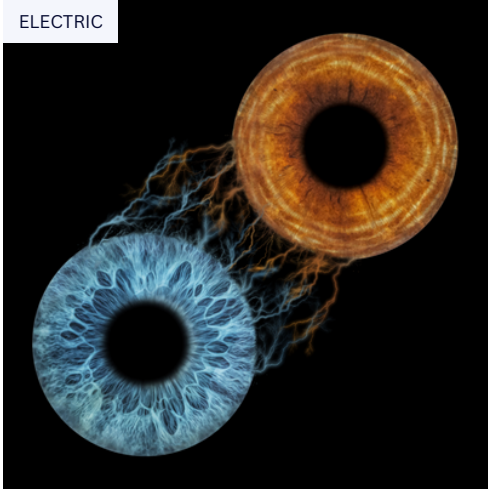

PRODUCT CODE: #805MP

METAL PANO

Metal Sublimation Prints boasts a glistening surface and fantastic color range. Metal sublimation prints are ideal for our Iris Photos

14X40 1-UP \$640 2-UP \$670 3-UP \$700 \$4-UP \$730
20X60 1-UP \$750 2-UP \$780 3-UP \$810 \$4-UP \$840

Choose below from one of our Signature Artisan Add-Ons Effects to complete your art piece.

ELECTRIC

1. ELECTRIC

2 Eyes \$79
3 Eyes \$139
4 or More \$179

INFINITY I

2. INFINITY I

2 Eyes \$79
3 Eyes \$139
4 or More \$179