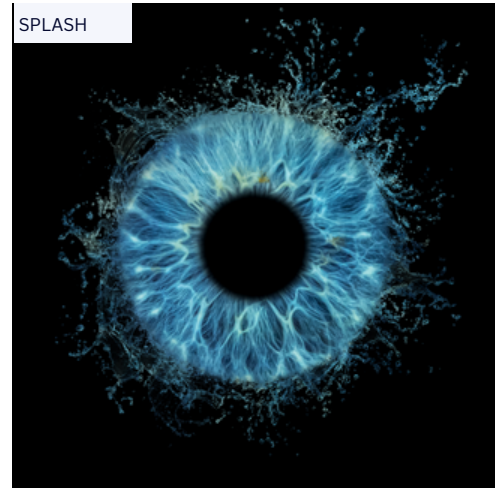

2 Eyes \$79
3 Eyes \$139
4 or More \$179

BUBBLES

6. BUBBLES

2 Eyes \$79
3 Eyes \$139
4 or More \$179

ARTISAN ADD-ON'S

Choose below from one of our Signature Artisan Add-Ons Effects to complete your art piece.

HALO

1. HALO

- 1 Eye \$50
- 2 Eyes \$79
- 3 Eyes \$139
- 4 or More \$179

STARDUST

2. STARDUST

- 1 Eye \$50
- 2 Eyes \$79
- 3 Eyes \$139
- 4 or More \$179

SPLASH

3. SPLASH