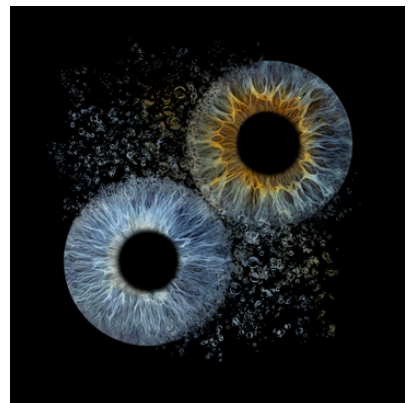

PRODUCT CODE: #805DF

DIGITAL FILE

$80