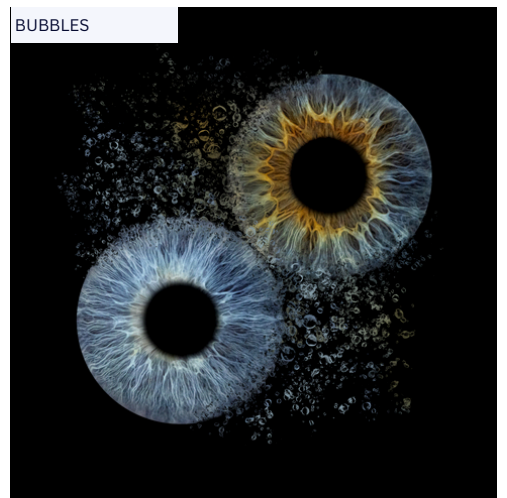

INFINITY II

3. INFINITY II

2 Eyes \$79
3 Eyes \$139
4 or More \$179

HARMONY

4. HARMONY

2 Eyes \$79
3 Eyes \$139
4 or More \$179

COLLISION

5. COLLISION

2 Eyes \$79
3 Eyes \$139
4 or More \$179

BUBBLES

6. BUBBLES

2 Eyes \$79
3 Eyes \$139
4 or More \$179

ARTISAN ADD-ON'S

Choose below from one of our Signature Artisan Add-Ons Effects to complete your art piece.

HALO

1. HALO

- 1 Eye \$50
- 2 Eyes \$79
- 3 Eyes \$139
- 4 or More \$179

STARDUST

2. STARDUST

- 1 Eye \$50
- 2 Eyes \$79
- 3 Eyes \$139
- 4 or More \$179

SPLASH

3. SPLASH