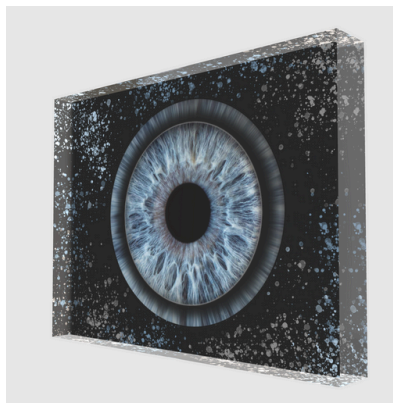

SPECIAL:
Session Fee Waived (\$50 value) +
Free Digital Download with any Metal Print order! (\$80 value)

PRODUCT CODE: #805MR

METAL ROUND

Metal Sublimation Prints boasts a glistening surface and fantastic color range. Metal sublimation prints are ideal for our Iris Photos

24" 1-UP \$675
36" 1-UP \$825

PRODUCT CODE: #805MS

METAL SQUARE

Metal Sublimation Prints boasts a glistening surface and fantastic color range. Metal sublimation prints are ideal for our Iris Photos

16" 1-UP \$335 2-UP \$365 3-UP \$395 \$4-UP \$415
24" 1-UP \$545 2-UP \$575 3-UP \$605 \$4-UP \$635
30" 1-UP \$900 2-UP \$930 3-UP \$960 \$4-UP \$990

PRODUCT CODE: #805ML

METAL LANDSCAPE

Metal Sublimation Prints boasts a glistening surface and fantastic color range. Metal sublimation prints are ideal for our Iris Photos

20X30 1-UP \$575 2-UP \$610 3-UP \$640 \$4-UP \$670
24X36 1-UP \$825 2-UP \$855 3-UP \$885 \$4-UP \$915

PRODUCT CODE: #805MP

METAL PANO

Metal Sublimation Prints boasts a glistening surface and fantastic color range. Metal sublimation prints are ideal for our Iris Photos

14X40 1-UP \$640 2-UP \$670 3-UP \$700 \$4-UP \$730
20X60 1-UP \$750 2-UP \$780 3-UP \$810 \$4-UP \$840