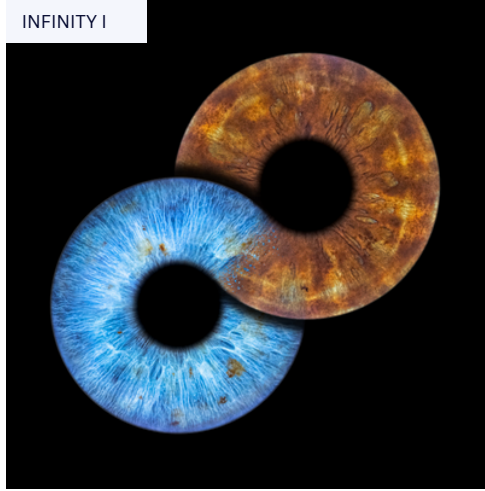

PRODUCT CODE: #805MP

METAL PANO

Metal Sublimation Prints boasts a glistening surface and fantastic color range. Metal sublimation prints are ideal for our Iris Photos

14X40 1-UP \$640 2-UP \$670 3-UP \$700 \$4-UP \$730
20X60 1-UP \$750 2-UP \$780 3-UP \$810 \$4-UP \$840

Choose below from one of our Signature Artisan Add-Ons Effects to complete your art piece.

ELECTRIC

1. ELECTRIC

2 Eyes \$79
3 Eyes \$139
4 or More \$179

INFINITY I

2. INFINITY I

2 Eyes \$79
3 Eyes \$139
4 or More \$179